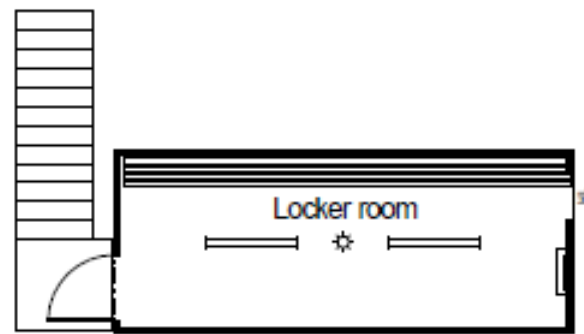

GROUND FLOOR

1ST FLOOR

Approved by:

Date:

HL High level window

Heaters

PIR sensor for lighting

3kw Air curtain