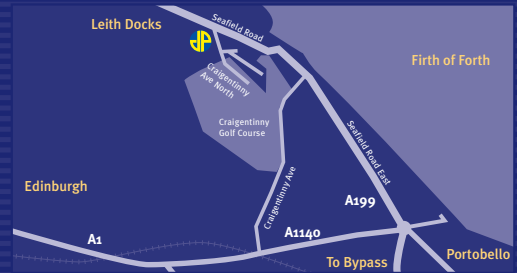

Edinburgh

Craigentinny Avenue North
Edinburgh EH6 7JL
08700 50 51 50